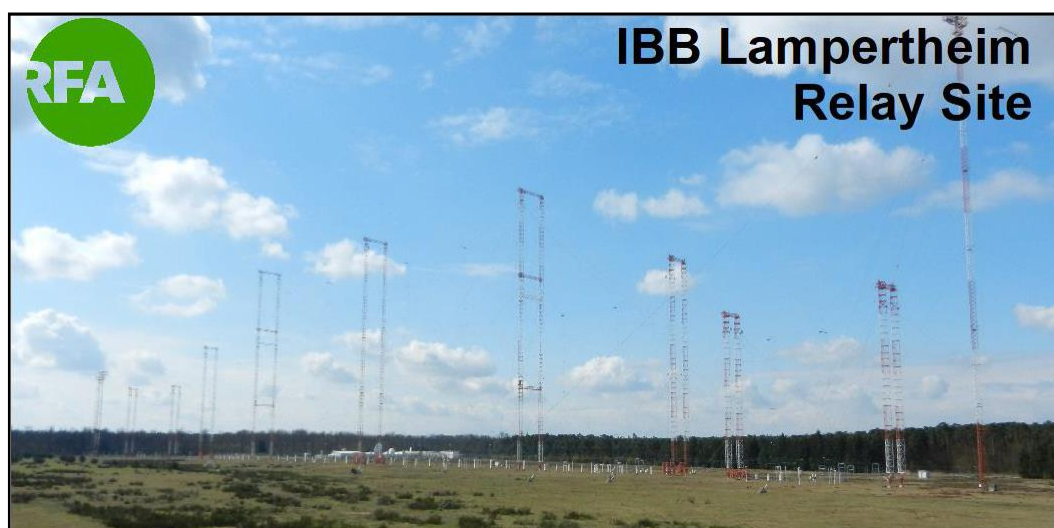

Time/UTC	Days	Station	Language	kHz	Site	kW	Target area
0030-0100	Daily	VOA Radio Ashna	Pashto	7495	Lampertheim	100	Afghanistan
0100-0130	Daily	VOA Radio Ashna	Dari	7495	Lampertheim	100	Afghanistan
0130-0200	Daily	VOA Radio Ashna	Pashto	7495	Lampertheim	100	Afghanistan
0200-0230	Daily	VOA Radio Ashna	Dari	7495	Lampertheim	100	Afghanistan
0230-0300	Daily	RFE/RL Radio Azadi	Pashto	9480	Biblis	100	Afghanistan
0300-0330	Daily	RFE/RL Radio Azadi	Dari	9480	Biblis	100	Afghanistan
0330-0430	Daily	RFE/RL Radio Azadi	Pashto	9480	Biblis	100	Afghanistan
0530-1530	Daily	Radio Farda	Persian	15690	Biblis	100	Iran
0830-1530	Daily	Radio Farda	Persian	17830	Biblis	100	Iran
1100-1200	Daily	Radio Free Asia	Tibetan	15265	Lampertheim	100	Tibet & environs
1100-1300	Daily	Radio Farda	Persian	12005	Lampertheim	100	Iran
1200-1300	Daily	Radio Free Asia	Tibetan	17860	Lampertheim	100	Tibet & environs
1200-1530	Daily	Radio Farda	Persian	17830	Lampertheim	100	Iran
1300-1700	Daily	VOA Deewa Radio	Pashto	15640	Lampertheim	100	Afghanistan
1400-1500	Daily	Voice of America	Kurdish	11985	Biblis	100	Middle East
1400-1500	Daily	RFE/RL Radio Azatlyk	Turkmen	11890	Biblis	100	Central Asia
1400-1500	Daily	Voice of America	Tibetan	17490	Biblis	100	Tibet & environs
				17690	Lampertheim	100	Tibet & environs
1600-1700	Daily	Voice of America	Tibetan	9760	Lampertheim	100	Tibet & environs
1630-1700	Mon-Fri	Voice of America	English	15660	Lampertheim	100	South Sudan
1700-1800	Daily	Voice of America	Kurdish	7525	Biblis	100	Middle East
				11905	Biblis	100	Middle East
1700-1900	Daily	VOA Deewa Radio	Pashto	12035	Lampertheim	100	Afghanistan
1800-2030	Daily	Radio Farda	Persian	12005	Lampertheim	100	Iran